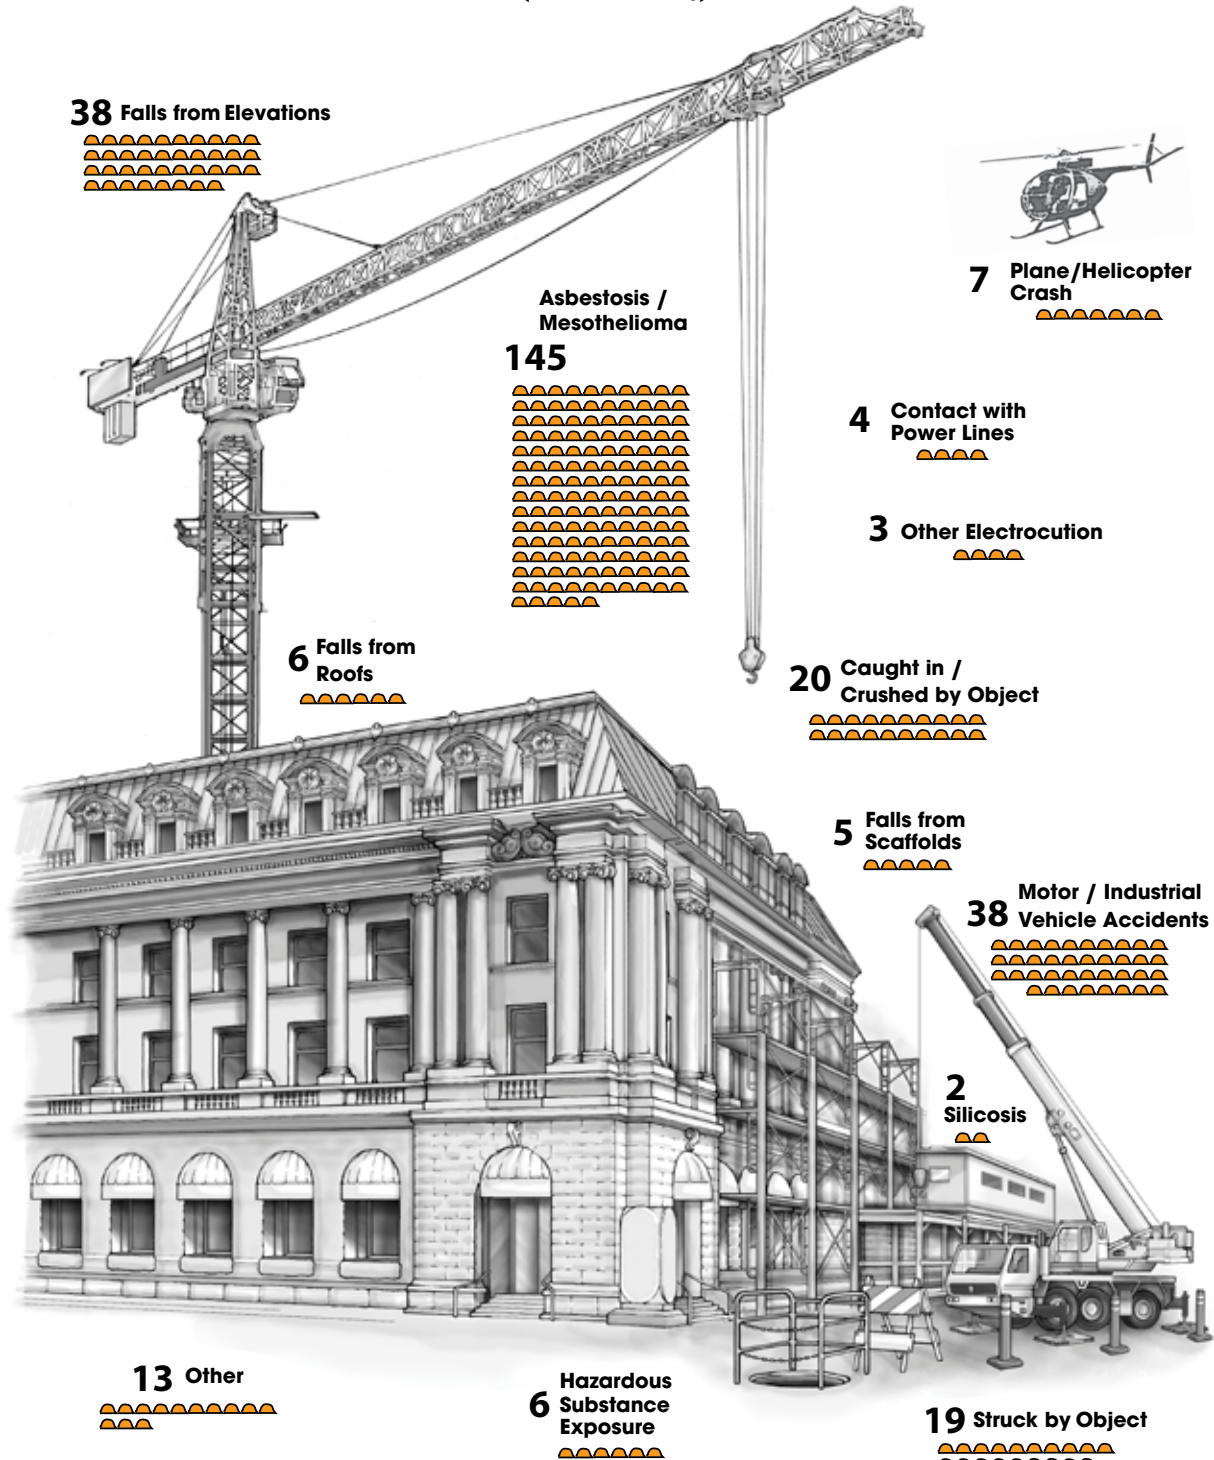

THINK SAFE - WORK SAFE

HAZARDS CAN KILL YOU!

The causes of 307 worker fatalities in the construction industry (1996 - 2005)

(▲ = One Fatality)

WORK SAFE BC

WORKING TO MAKE A DIFFERENCE
worksafebc.com

If you have questions about workplace safety, call the Workers' Compensation Board of B.C.'s WorkSafe Call Centre at 604 276-3100, or toll-free in B.C. at 1 888 621-SAFE (7233).